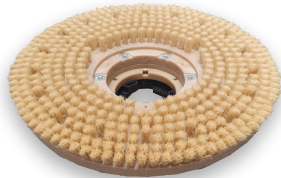

Bona[®]
Passion for timber floors

GO TO OFFER

SEE OVER FOR WHAT FLEXISAND CAN DO...

Bona FlexiSand 1.9 gives you the ultimate power of flexibility

The Bona FlexiSand 1.9 can be equipped with different drive plates and optional extras for a variety of jobs including sanding to bare timber, fine sanding, concrete grinding, application of oil or stain and even for cleaning.

FlexiSand is the complete tool kit that enables you to carry out every step of the sanding and finishing process and much more. When used with the Bona DCS 70 or 50, it provides 99.9% dust free sanding as well.

Pad Drive Plate

405mm drive plate included with FlexiSand

Optional Accessories

Optional 7kg weights for aggressive sanding

Optional powerful LED Headlamp

Tampico Brush
405mm Electrostatic brush to remove fine dust

Concrete Disc
405mm disc to grind and prepare concrete surfaces

Bona PowerDrive Connect

Simple, quick, click-on Connect System

Unsurpassed power and direction-free sanding with four gear driven cogs. Easy click and connect to 150mm Sanding Discs, Wire & Nylon Brushes, ErgoEdge and Diamond Discs